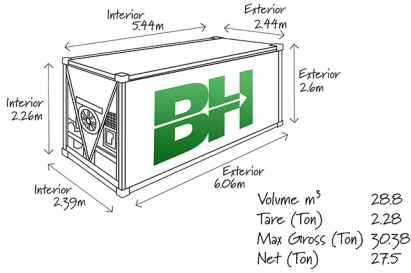

Container Sizes

20 FT STANDARD CONTAINER

20 FT FLATRACK CONTAINER

20 FT OPENTOP CONTAINER

20 FT REEFER CONTAINER

40 FT STANDARD CONTAINER

40 FT OPENTOP CONTAINER

40 FT FLATRACK CONTAINER

45 FT STANDARD CONTAINER

40 FT REEFER CONTAINER

Pallet Sizes

STANDARD EURO PALLET

STANDARD UK PALLET

Conversions

1 in	2.54 cm
1 cm	0.39 in
1 ft	0.30 m
1 m	3.2 ft
1 yd	0.914 m
1 m	1.09 yd

1 sh.t.	0.89 l.t.
1 l.t.	1.12 sh.t.
1 pd	0.45 k
1 k	2.2 pd
1 m ³	35.31 ft ³
1 ft ³	0.028 m ³