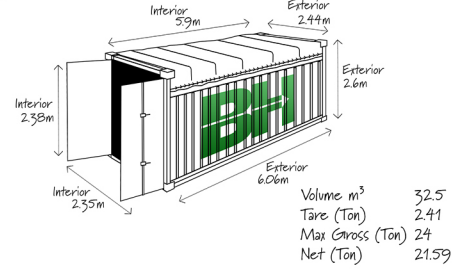

Container Sizes

20 FT STANDARD CONTAINER

20 FT FLATRACK CONTAINER

20 FT OPENTOP CONTAINER

20 FT REEFER CONTAINER

40 FT STANDARD CONTAINER

40 FT OPENTOP CONTAINER

40 FT FLATRACK CONTAINER

45 FT STANDARD CONTAINER

40 FT REEFER CONTAINER

Pallet Sizes

STANDARD EURO PALLET

STANDARD UK PALLET

Conversions

1 in	2.54 cm
1 cm	0.39 in
1 ft	0.30 m
1 m	3.2 ft
1 yd	0.914 m
1 m	1.09 yd

1 sh.t.	0.89 l.t.
1 l.t.	1.12 sh.t.
1 pd	0.45 k
1 k	2.2 pd
1 m ³	35.31 ft ³
1 ft ³	0.028 m ³