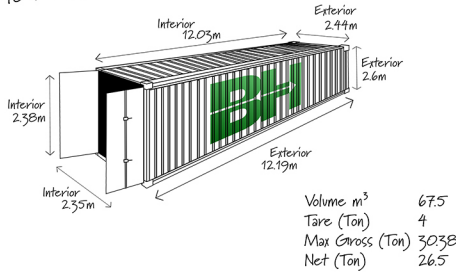

Container Sizes

20 FT STANDARD CONTAINER

20 FT FLATRACK CONTAINER

20 FT OPENTOP CONTAINER

20 FT REEFER CONTAINER

40 FT STANDARD CONTAINER

40 FT OPENTOP CONTAINER

40 FT FLATRACK CONTAINER

45 FT STANDARD CONTAINER

40 FT REEFER CONTAINER

Pallet Sizes

STANDARD EURO PALLET

STANDARD UK PALLET

Conversions

1 in	2.54 cm
1 cm	0.39 in
1 ft	0.30 m
1 m	3.2 ft
1 yd	0.914 m
1 m	1.09 yd

1 sh.t.	0.89 l.t.
1 l.t.	1.12 sh.t.
1 pd	0.45 k
1 k	2.2 pd
1 m ³	35.31 ft ³
1 ft ³	0.028 m ³