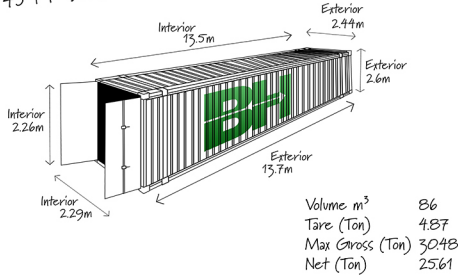

Container Sizes

20 FT STANDARD CONTAINER

20 FT FLATRACK CONTAINER

20 FT OPENTOP CONTAINER

20 FT REEFER CONTAINER

40 FT STANDARD CONTAINER

40 FT OPENTOP CONTAINER

40 FT FLATRACK CONTAINER

45 FT STANDARD CONTAINER

40 FT REEFER CONTAINER

Pallet Sizes

STANDARD EURO PALLET

STANDARD UK PALLET

Conversions

1 in	2.54 cm
1 cm	0.39 in
1 ft	0.30 m
1 m	3.2 ft
1 yd	0.914 m
1 m	1.09 yd

1 sh.t.	0.89 l.t.
1 l.t.	1.12 sh.t.
1 pd	0.45 k
1 k	2.2 pd
1 m ³	35.31 ft ³
1 ft ³	0.028 m ³