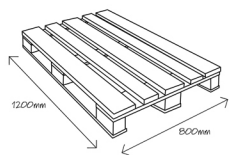

45 FT STANDARD CONTAINER

40 FT REEFER CONTAINER

Pallet Sizes

STANDARD EURO PALLET

STANDARD UK PALLET

Conversions

1 in	2.54 cm
1 cm	0.39 in
1 ft	0.30 m
1 m	3.2 ft
1 yd	0.914 m
1 m	1.09 yd

1 sh.t.	0.89 l.t.
1 l.t.	1.12 sh.t.
1 pd	0.45 k
1 k	2.2 pd
1 m ³	35.31 ft ³
1 ft ³	0.028 m ³