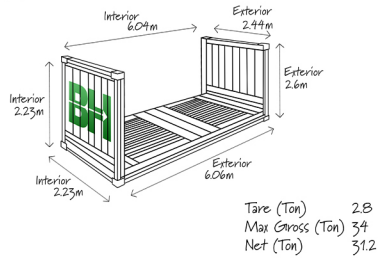

Container Sizes

20 FT STANDARD CONTAINER

20 FT FLATRACK CONTAINER

20 FT OPENTOP CONTAINER

20 FT REEFER CONTAINER

40 FT STANDARD CONTAINER

40 FT OPENTOP CONTAINER

40 FT FLATRACK CONTAINER

45 FT STANDARD CONTAINER

40 FT REEFER CONTAINER

Pallet Sizes

STANDARD EURO PALLET

STANDARD UK PALLET

Conversions

1 in	2.54 cm
1 cm	0.39 in
1 ft	0.30 m
1 m	3.2 ft
1 yd	0.914 m
1 m	1.09 yd

1 sh.t.	0.89 l.t.
1 l.t.	1.12 sh.t.
1 pd	0.45 k
1 k	2.2 pd
1 m ³	35.31 ft ³
1 ft ³	0.028 m ³