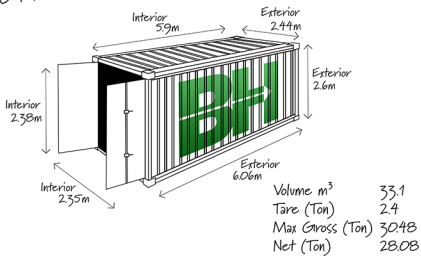

Container Sizes

20 FT STANDARD CONTAINER

20 FT FLATRACK CONTAINER

20 FT OPENTOP CONTAINER

20 FT REEFER CONTAINER

40 FT STANDARD CONTAINER

40 FT OPENTOP CONTAINER

40 FT FLATRACK CONTAINER

45 FT STANDARD CONTAINER

40 FT REEFER CONTAINER

Pallet Sizes

STANDARD EURO PALLET

STANDARD UK PALLET

Conversions

1 in	2.54 cm
1 cm	0.39 in
1 ft	0.30 m
1 m	3.2 ft
1 yd	0.914 m
1 m	1.09 yd

1 sh.t.	0.89 l.t.
1 l.t.	1.12 sh.t.
1 pd	0.45 k
1 k	2.2 pd
1 m ³	35.31 ft ³
1 ft ³	0.028 m ³