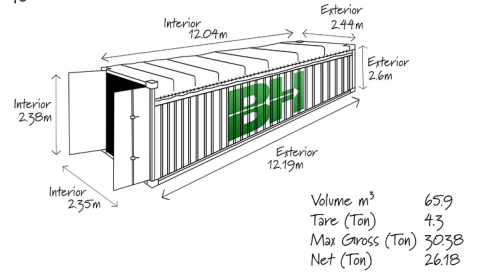

Container Sizes

20 FT STANDARD CONTAINER

20 FT FLATRACK CONTAINER

20 FT OPENTOP CONTAINER

20 FT REEFER CONTAINER

40 FT STANDARD CONTAINER

40 FT OPENTOP CONTAINER

40 FT FLATRACK CONTAINER

45 FT STANDARD CONTAINER

40 FT REEFER CONTAINER

Pallet Sizes

STANDARD EURO PALLET

STANDARD UK PALLET

Conversions

1 in	2.54 cm
1 cm	0.39 in
1 ft	0.30 m
1 m	3.2 ft
1 yd	0.914 m
1 m	1.09 yd

1 sh.t.	0.89 l.t.
1 l.t.	1.12 sh.t.
1 pd	0.45 k
1 k	2.2 pd
1 m ³	35.31 ft ³
1 ft ³	0.028 m ³