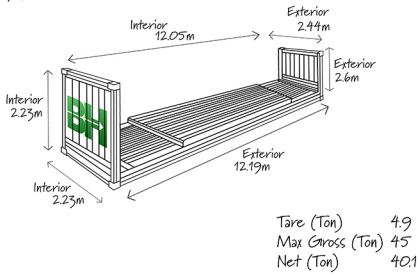

Container Sizes

20 FT STANDARD CONTAINER

20 FT FLATRACK CONTAINER

20 FT OPENTOP CONTAINER

20 FT REEFER CONTAINER

40 FT STANDARD CONTAINER

40 FT OPENTOP CONTAINER

40 FT FLATRACK CONTAINER

45 FT STANDARD CONTAINER

40 FT REEFER CONTAINER

Pallet Sizes

STANDARD EURO PALLET

STANDARD UK PALLET

Conversions

1 in	2.54 cm
1 cm	0.39 in
1 ft	0.30 m
1 m	3.2 ft
1 yd	0.914 m
1 m	1.09 yd

1 sh.t.	0.89 l.t.
1 l.t.	1.12 sh.t.
1 pd	0.45 k
1 k	2.2 pd
1 m ³	35.31 ft ³
1 ft ³	0.028 m ³