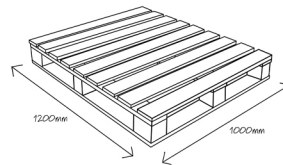

Container Sizes

20 FT STANDARD CONTAINER

20 FT FLATRACK CONTAINER

20 FT OPENTOP CONTAINER

20 FT REEFER CONTAINER

40 FT STANDARD CONTAINER

40 FT OPENTOP CONTAINER

40 FT FLATRACK CONTAINER

45 FT STANDARD CONTAINER

40 FT REEFER CONTAINER

Pallet Sizes

STANDARD EURO PALLET

STANDARD UK PALLET

Conversions

1 in	2.54 cm
1 cm	0.39 in
1 ft	0.30 m
1 m	3.2 ft
1 yd	0.914 m
1 m	1.09 yd

1 sh.t.	0.89 l.t.
1 l.t.	1.12 sh.t.
1 pd	0.45 k
1 k	2.2 pd
1 m ³	35.31 ft ³
1 ft ³	0.028 m ³