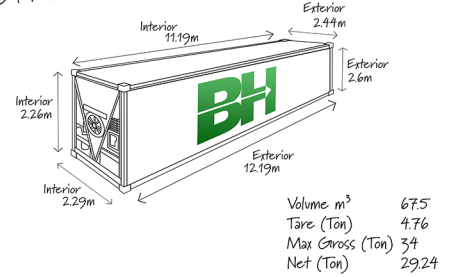

Container Sizes

20 FT STANDARD CONTAINER

20 FT FLATRACK CONTAINER

20 FT OPENTOP CONTAINER

20 FT REEFER CONTAINER

40 FT STANDARD CONTAINER

40 FT OPENTOP CONTAINER

40 FT FLATRACK CONTAINER

45 FT STANDARD CONTAINER

40 FT REEFER CONTAINER

Pallet Sizes

STANDARD EURO PALLET

STANDARD UK PALLET

Conversions

1 in	2.54 cm
1 cm	0.39 in
1 ft	0.30 m
1 m	3.2 ft
1 yd	0.914 m
1 m	1.09 yd

1 sh.t.	0.89 l.t.
1 l.t.	1.12 sh.t.
1 pd	0.45 k
1 k	2.2 pd
1 m ³	35.31 ft ³
1 ft ³	0.028 m ³